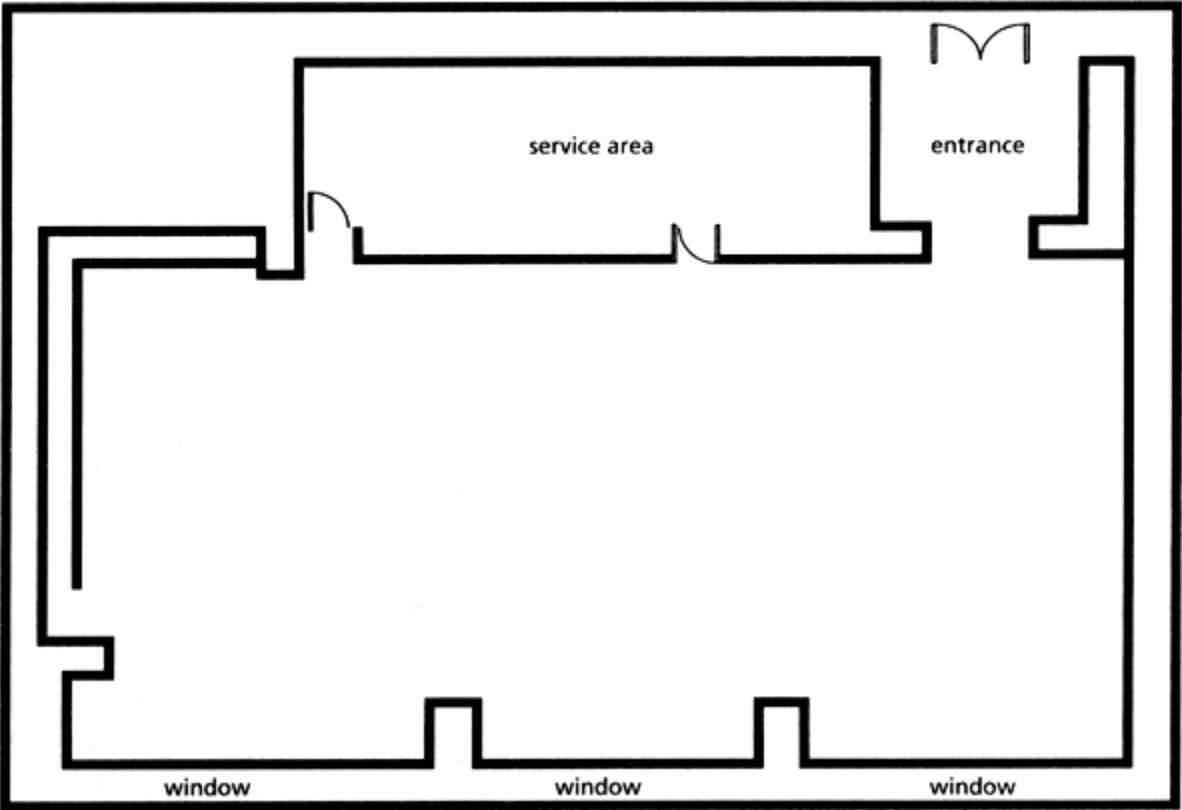

FENWAY ROOM

Room	Dimensions	Square Footage	Theatre	Classroom	Conference	U-Shape	Banquet	Reception
Fenway Room	28' x 60' x 10'	1680	150	65	32	30	125	225